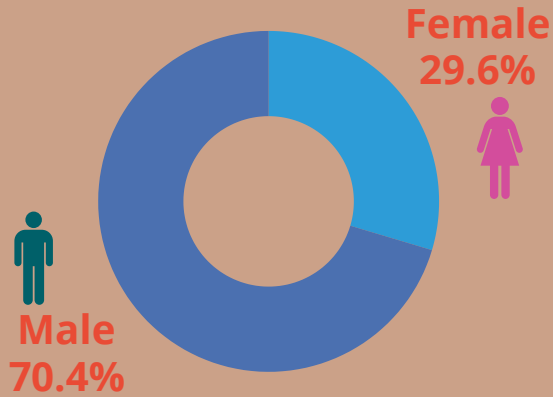

ASYLUM CLAIMANTS

Last year, a total of **113,130** refugees sought asylum in Canada.

The number of refugee claimants fluctuates over the years. Since **2015**, an average of **70,703** refugee claimants enter Canada every year.

WHERE REFUGEES COME FROM TOP 5 COUNTRIES FOR 2025

In 2025, **1,705** refugee claimants arrived in Manitoba through Port of Entry (POE)

AIRPORT

BORDER

INLAND

GENDER OF ASYLUM CLAIMANTS IN MANITOBA

AGE OF ASYLUM CLAIMANTS IN MANITOBA