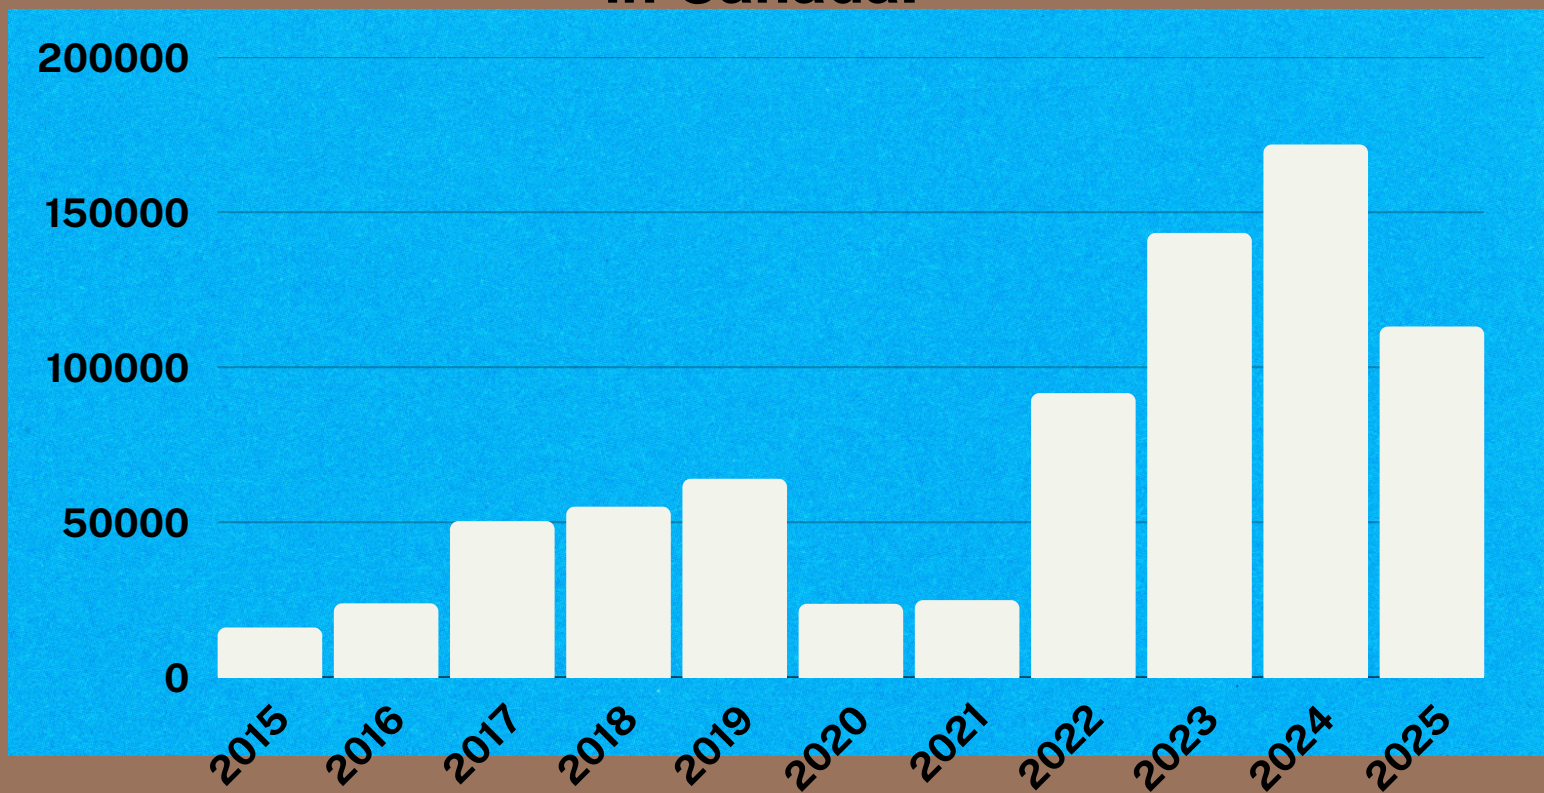

ASYLUM CLAIMANTS

Last year, a total of **113,130** refugees sought asylum in Canada.

The number of refugee claimants fluctuates over the years. Since **2015**, an average of **70,703** refugee claimants enter Canada every year.

WHERE REFUGEES COME FROM TOP 5 COUNTRIES FOR 2025

In 2025, **1,705** refugee claimants arrived in Manitoba through Port of Entry (POE)

AIRPORT

BORDER

INLAND

GENDER OF ASYLUM CLAIMANTS IN MANITOBA

AGE OF ASYLUM CLAIMANTS IN MANITOBA