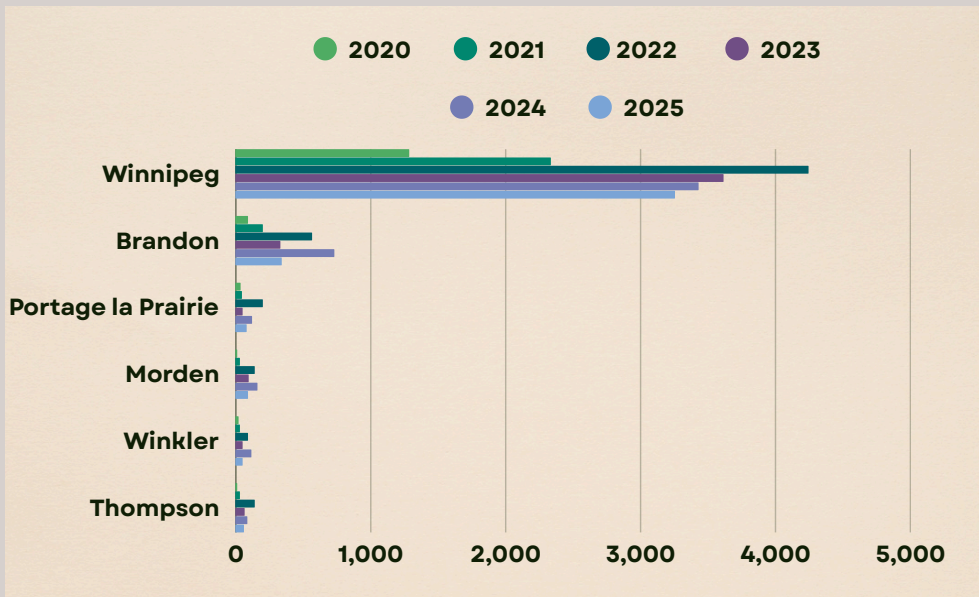

Permanent Residents in Manitoba, Express Entry (2025)

TOP 5 COUNTRIES

Admissions of Permanent Residents under Express Entry in Manitoba

A total of 4,250 people were admitted to Manitoba as PR under the Express Entry program

- 3,255 (76.5%) people arrived in Winnipeg as PRs under the Express Entry program.
- The Small Centres received a total of 995 (23.5%) PRs under Express Entry.

Age Group of Permanent Residents under Express Entry in Manitoba