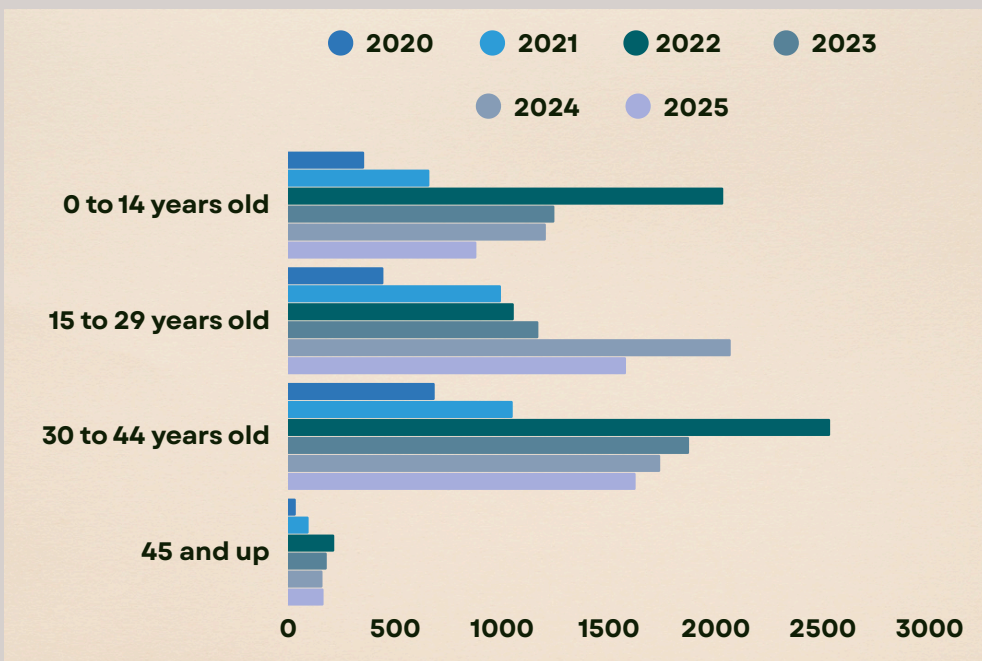

Permanent Residents in Manitoba, Express Entry (2025)

TOP 5 COUNTRIES

Admissions of Permanent Residents under Express Entry in Manitoba

A total of 4,250 people were admitted to Manitoba as PR under the Express Entry program

- 3,255 (76.5%) people arrived in Winnipeg as PRs under the Express Entry program.
- The Small Centres received a total of 995 (23.5%) PRs under Express Entry.

Age Group of Permanent Residents under Express Entry in Manitoba

Immigration Categories of Permanent Residents under Express Entry in Manitoba