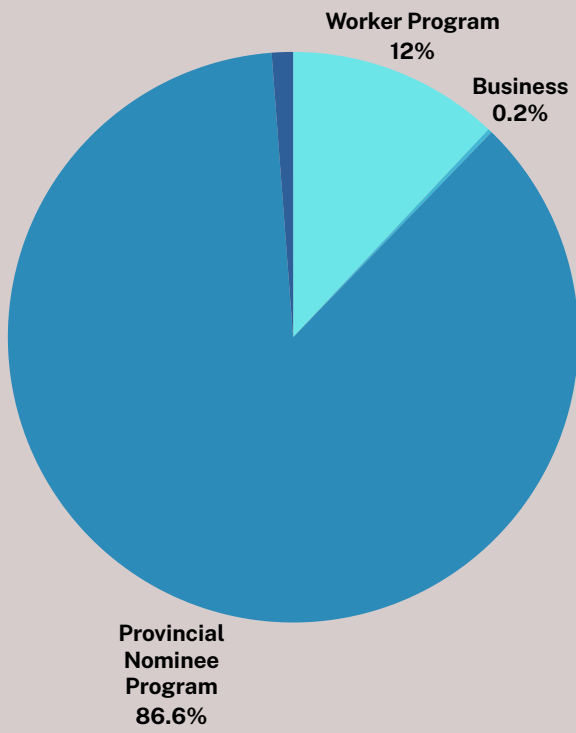

ADMISSION OF PERMANENT RESIDENTS IN MANITOBA 2025

In 2025, Manitoba admitted 18,950 people with Permanent Residence

PERCENTAGE OF ARRIVALS TO MANITOBA FROM 2020-2025

Landings by Community

Gender Ratio (2020-2025)

AGE GROUP

Admission of Permanent Residents by Category in Manitoba

ECONOMIC CLASS

In 2025, out of 18,950 admissions of Permanent Residents, **12,875** individuals (68%) entered Manitoba under the Economic Class.