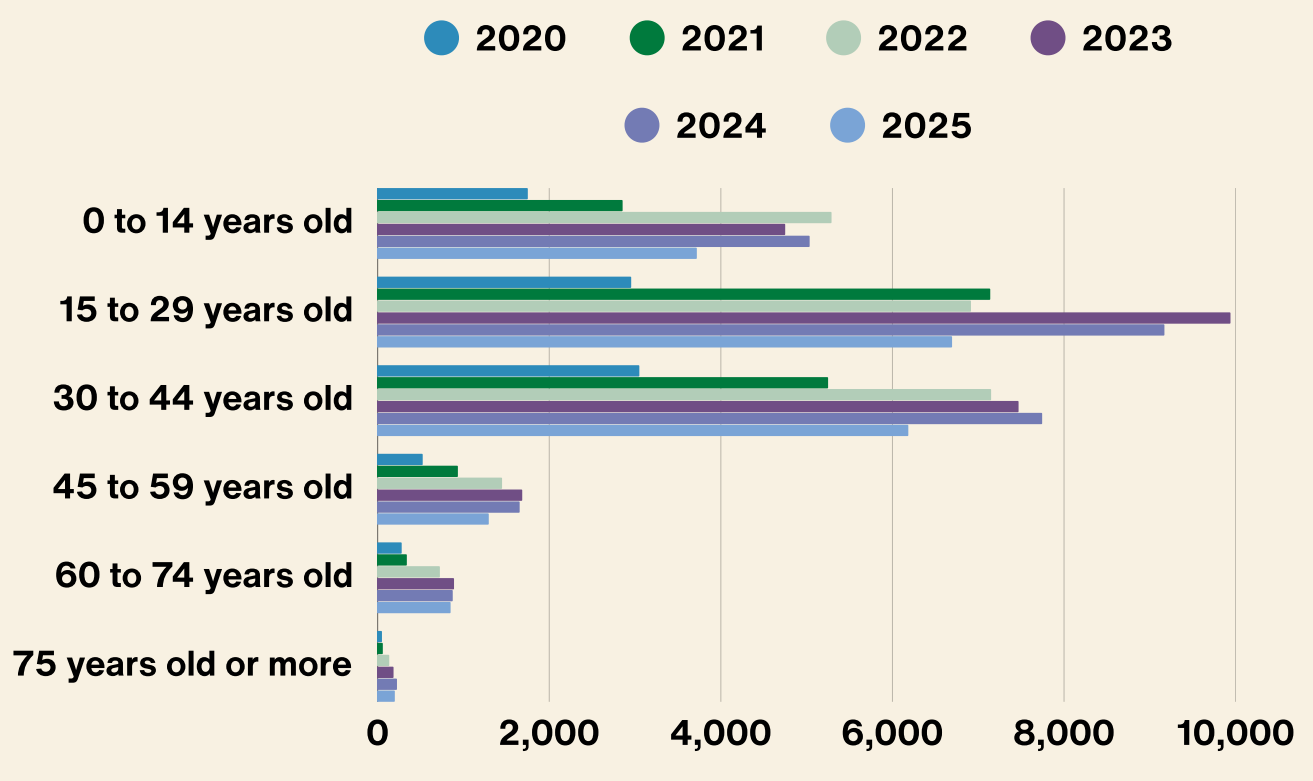

ADMISSION OF PERMANENT RESIDENTS IN MANITOBA 2025

In 2025, Manitoba admitted 18,950 people with Permanent Residence

PERCENTAGE OF ARRIVALS TO MANITOBA FROM 2020-2025

Landings by Community

Gender Ratio (2020-2025)

AGE GROUP

Admission of Permanent Residents by Category in Manitoba

ECONOMIC CLASS

In 2025, out of 18,950 admissions of Permanent Residents, **12,875** individuals (68%) entered Manitoba under the Economic Class.

In 2024, Manitoba issued **24,705** admissions of Permanent Residents. **17,500** individuals (71%) entered Manitoba under the Economic Class.

Comparison of Temporary Resident to Permanent Resident Pathway