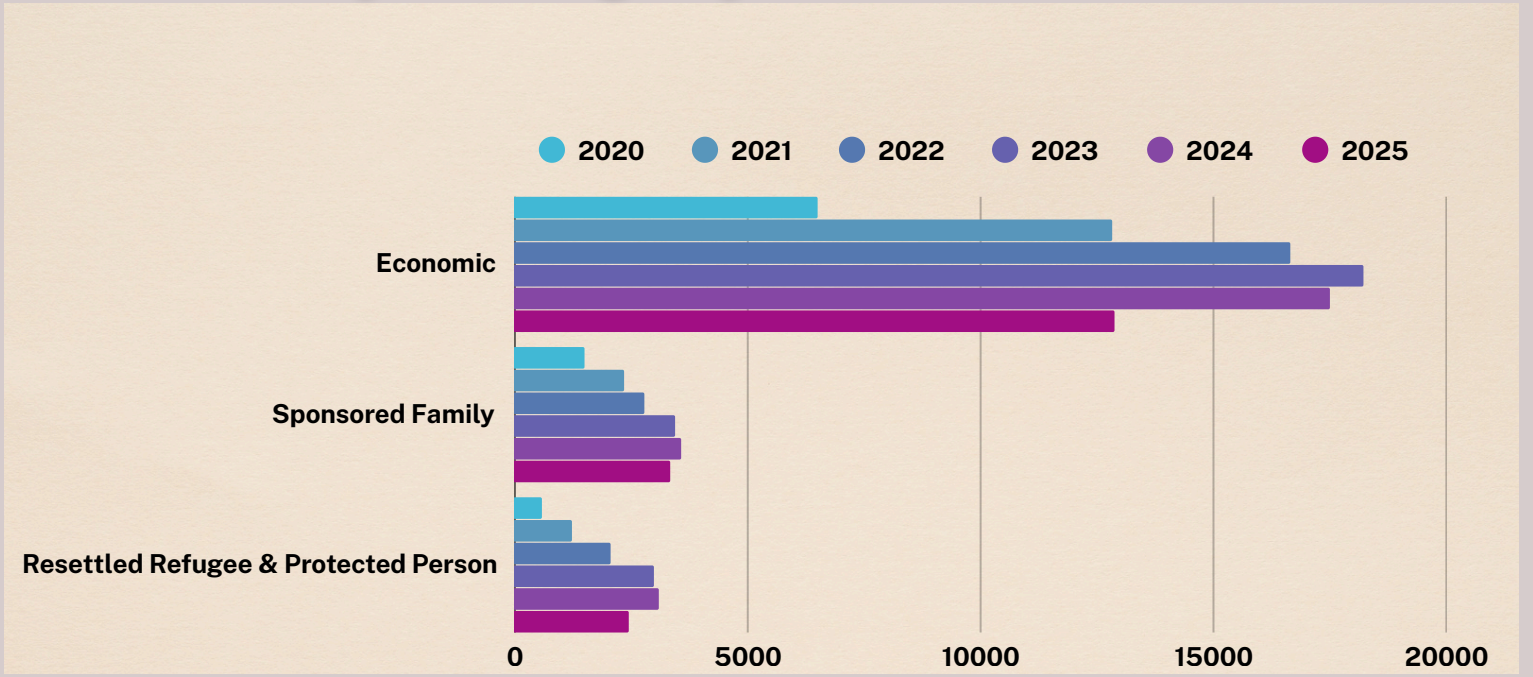

ADMISSION OF PERMANENT RESIDENTS IN MANITOBA 2025

In 2025, Manitoba admitted 18,950 people with Permanent Residence

PERCENTAGE OF ARRIVALS TO MANITOBA FROM 2020-2025

Landings by Community

Gender Ratio (2020-2025)

AGE GROUP

Admission of Permanent Residents by Category in Manitoba

ECONOMIC CLASS

In 2025, out of 18,950 admissions of Permanent Residents, **12,875** individuals (68%) entered Manitoba under the Economic Class.

In 2024, Manitoba issued **24,705** admissions of Permanent Residents. **17,500** individuals (71%) entered Manitoba under the Economic Class.

Comparison of Temporary Resident to Permanent Resident Pathway