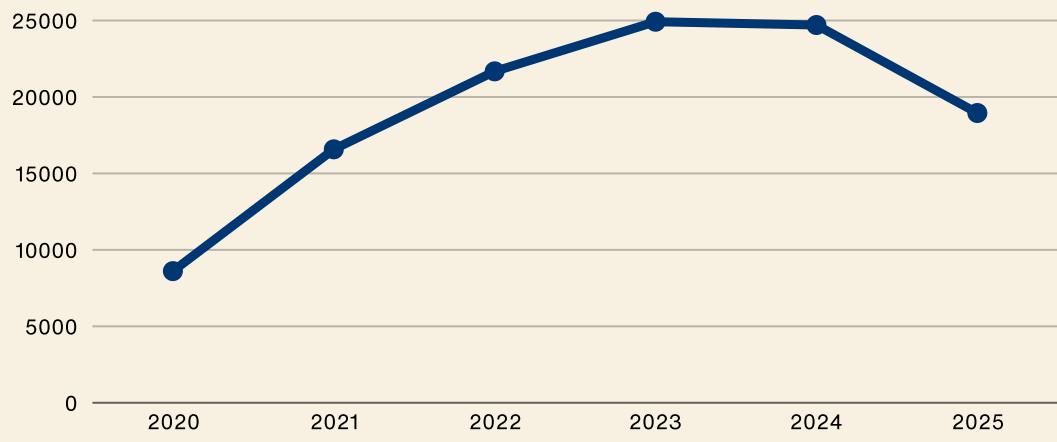

ADMISSION OF PERMANENT RESIDENTS IN MANITOBA 2025

In 2025, Manitoba admitted 18,950 people with Permanent Residence

PERCENTAGE OF ARRIVALS TO MANITOBA FROM 2020-2025

Landings by Community

Gender Ratio (2020-2025)

AGE GROUP

Admission of Permanent Residents by Category in Manitoba

ECONOMIC CLASS

In 2025, out of 18,950 admissions of Permanent Residents, **12,875** individuals (68%) entered Manitoba under the Economic Class.

In 2024, Manitoba issued **24,705** admissions of Permanent Residents. **17,500** individuals (71%) entered Manitoba under the Economic Class.

Comparison of Temporary Resident to Permanent Resident Pathway