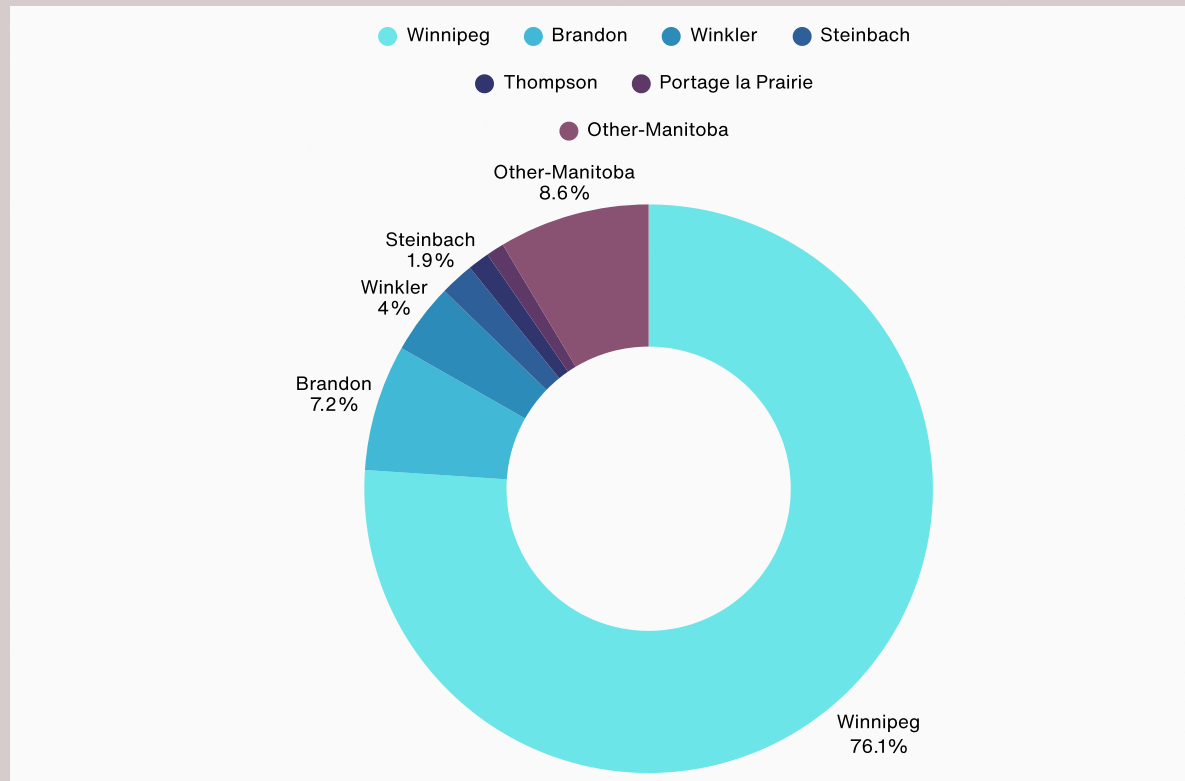

ADMISSION OF PERMANENT RESIDENTS IN MANITOBA 2025

In 2025, Manitoba admitted 18,950 people with Permanent Residence

PERCENTAGE OF ARRIVALS TO MANITOBA FROM 2020-2025

Landings by Community

Gender Ratio (2020-2025)

AGE GROUP

Admission of Permanent Residents by Category in Manitoba

ECONOMIC CLASS

In 2025, out of 18,950 admissions of Permanent Residents, **12,875** individuals (68%) entered Manitoba under the Economic Class.

In 2024, Manitoba issued **24,705** admissions of Permanent Residents. **17,500** individuals (71%) entered Manitoba under the Economic Class.

Comparison of Temporary Resident to Permanent Resident Pathway