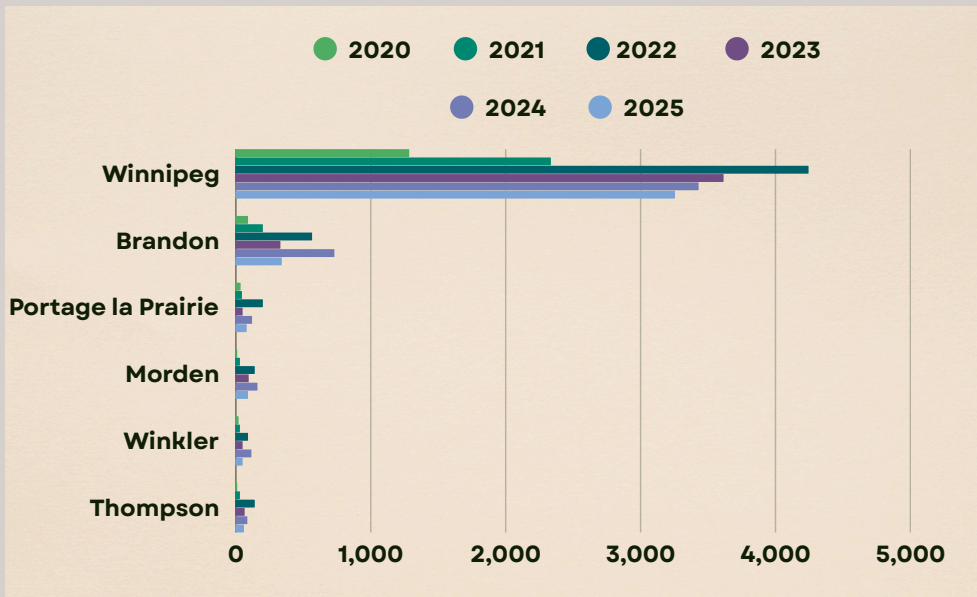

ADMISSION OF PERMANENT RESIDENTS IN MANITOBA 2025

In 2025, Manitoba admitted 18,950 people with Permanent Residence

PERCENTAGE OF ARRIVALS TO MANITOBA FROM 2020-2025

Landings by Community

Gender Ratio (2020-2025)

In 2024, Manitoba issued **24,705** admissions of Permanent Residents. **17,500** individuals (71%) entered Manitoba under the Economic Class.

Comparison of Temporary Resident to Permanent Resident Pathway

2024

2025

In 2024
205 Temporary Residents became Permanent Residents in Manitoba

In 2025
155 Temporary Residents became Permanent Residents in Manitoba

Permanent Residents in Manitoba, Express Entry (2025)

TOP 5 COUNTRIES

Admissions of Permanent Residents under Express Entry in Manitoba

A total of 4,250 people were admitted to Manitoba as PR under the Express Entry program

- 3,255 (76.5%) people arrived in Winnipeg as PRs under the Express Entry program.
- The Small Centres received a total of 995 (23.5%) PRs under Express Entry.