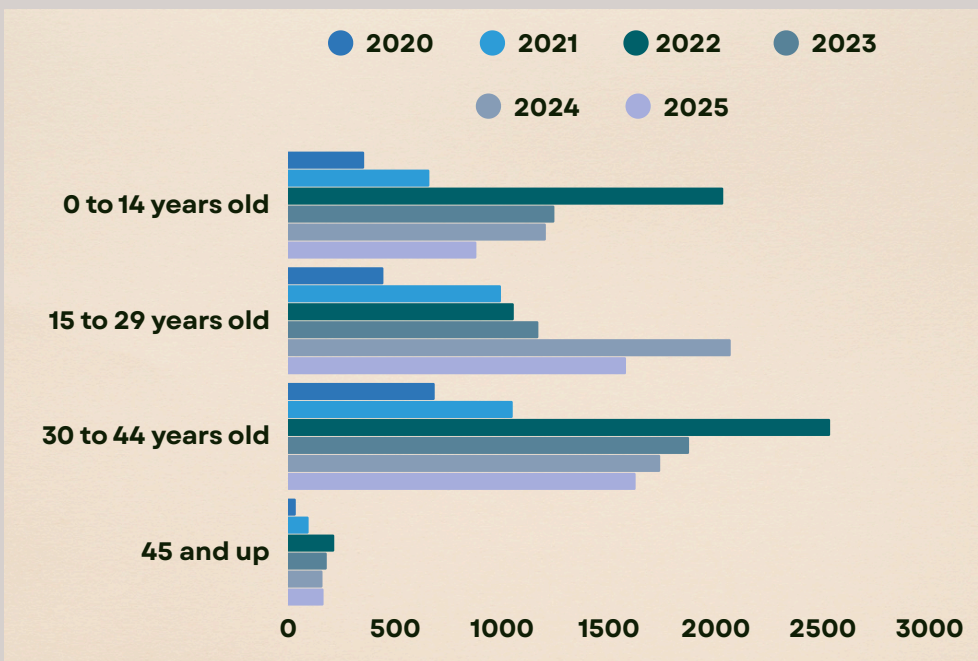

ADMISSION OF PERMANENT RESIDENTS IN MANITOBA 2025

In 2025, Manitoba admitted 18,950 people with Permanent Residence

PERCENTAGE OF ARRIVALS TO MANITOBA FROM 2020-2025

Landings by Community

Gender Ratio (2020-2025)

2024

2025

In 2024
205 Temporary Residents became Permanent Residents in Manitoba

In 2025
155 Temporary Residents became Permanent Residents in Manitoba

Permanent Residents in Manitoba, Express Entry (2025)

TOP 5 COUNTRIES

Admissions of Permanent Residents under Express Entry in Manitoba

A total of 4,250 people were admitted to Manitoba as PR under the Express Entry program

- 3,255 (76.5%) people arrived in Winnipeg as PRs under the Express Entry program.
- The Small Centres received a total of 995 (23.5%) PRs under Express Entry.

Age Group of Permanent Residents under Express Entry in Manitoba

Immigration Categories of Permanent Residents under Express Entry in Manitoba

ASYLUM CLAIMANTS

Last year, a total of **113,130** refugees sought asylum in Canada.