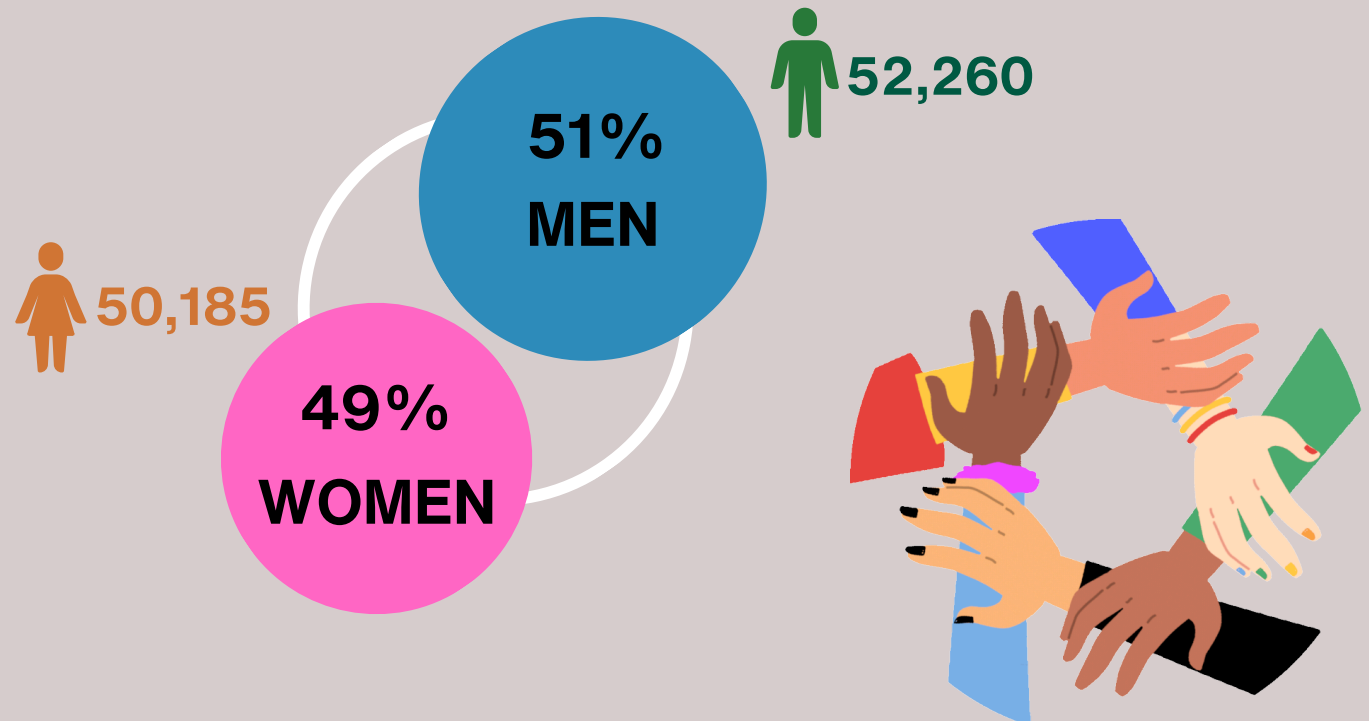

ADMISSION OF PERMANENT RESIDENTS IN MANITOBA 2025

In 2025, Manitoba admitted 18,950 people with Permanent Residence

PERCENTAGE OF ARRIVALS TO MANITOBA FROM 2020-2025

Landings by Community

Gender Ratio (2020-2025)

AGE GROUP

Admission of Permanent Residents by Category in Manitoba

ECONOMIC CLASS

In 2025, out of 18,950 admissions of Permanent Residents, **12,875** individuals (68%) entered Manitoba under the Economic Class.

TOP 5 COUNTRIES

Admissions of Permanent Residents under Express Entry in Manitoba

A total of 4,250 people were admitted to Manitoba as PR under the Express Entry program

- 3,255 (76.5%) people arrived in Winnipeg as PRs under the Express Entry program.
- The Small Centres received a total of 995 (23.5%) PRs under Express Entry.

The number of refugee claimants fluctuates over the years. Since **2015**, an average of **70,703** refugee claimants enter Canada every year.

WHERE REFUGEES COME FROM TOP 5 COUNTRIES FOR 2025

In 2025, **1,705** refugee claimants arrived in Manitoba through Port of Entry (POE)