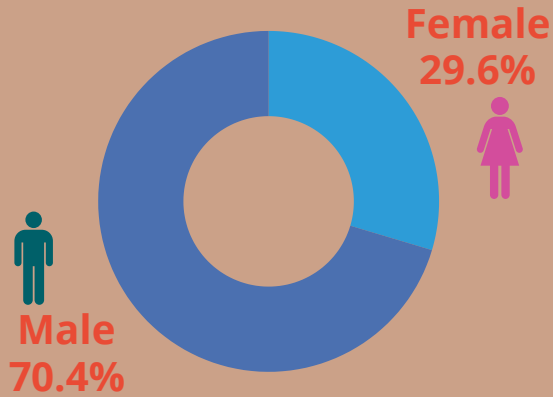

ADMISSION OF PERMANENT RESIDENTS IN MANITOBA 2025

In 2025, Manitoba admitted 18,950 people with Permanent Residence

PERCENTAGE OF ARRIVALS TO MANITOBA FROM 2020-2025

Landings by Community

Gender Ratio (2020-2025)

AIRPORT

BORDER

INLAND

GENDER OF ASYLUM CLAIMANTS IN MANITOBA

AGE OF ASYLUM CLAIMANTS IN MANITOBA