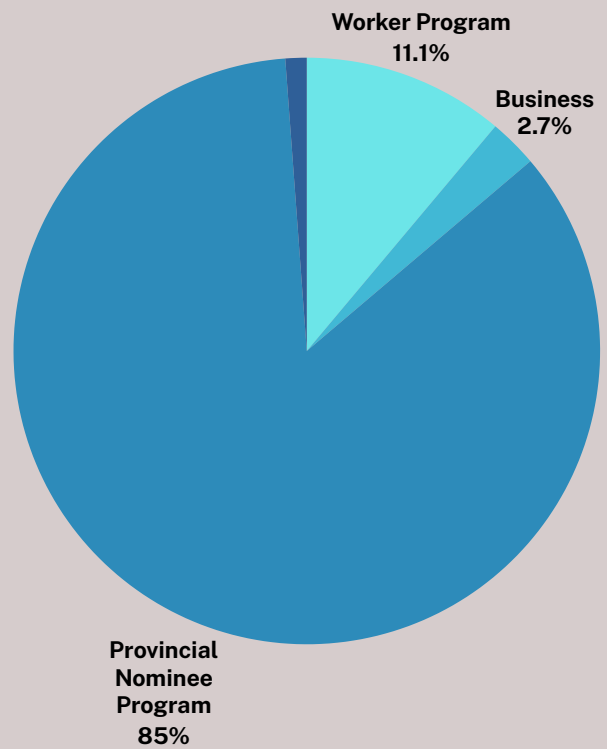

ADMISSION OF PERMANENT RESIDENTS IN MANITOBA 2025

In 2025, Manitoba admitted 18,950 people with Permanent Residence

PERCENTAGE OF ARRIVALS TO MANITOBA FROM 2020-2025

Landings by Community

Gender Ratio (2020-2025)

AGE GROUP

Admission of Permanent Residents by Category in Manitoba

ECONOMIC CLASS

In 2025, out of 18,950 admissions of Permanent Residents, **12,875** individuals (68%) entered Manitoba under the Economic Class.

In 2024, Manitoba issued **24,705** admissions of Permanent Residents. **17,500** individuals (71%) entered Manitoba under the Economic Class.

Comparison of Temporary Resident to Permanent Resident Pathway