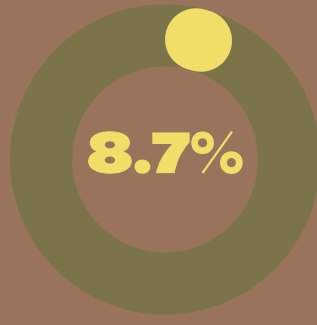

ASYLUM CLAIMANTS

Last year, a total of **113,130** refugees sought asylum in Canada.

The number of refugee claimants fluctuates over the years. Since **2015**, an average of **70,703** refugee claimants enter Canada every year.

WHERE REFUGEES COME FROM TOP 5 COUNTRIES FOR 2025

In 2025, **1,705** refugee claimants arrived in Manitoba through Port of Entry (POE)

AIRPORT

BORDER

INLAND

GENDER OF ASYLUM CLAIMANTS IN MANITOBA

AGE OF ASYLUM CLAIMANTS IN MANITOBA