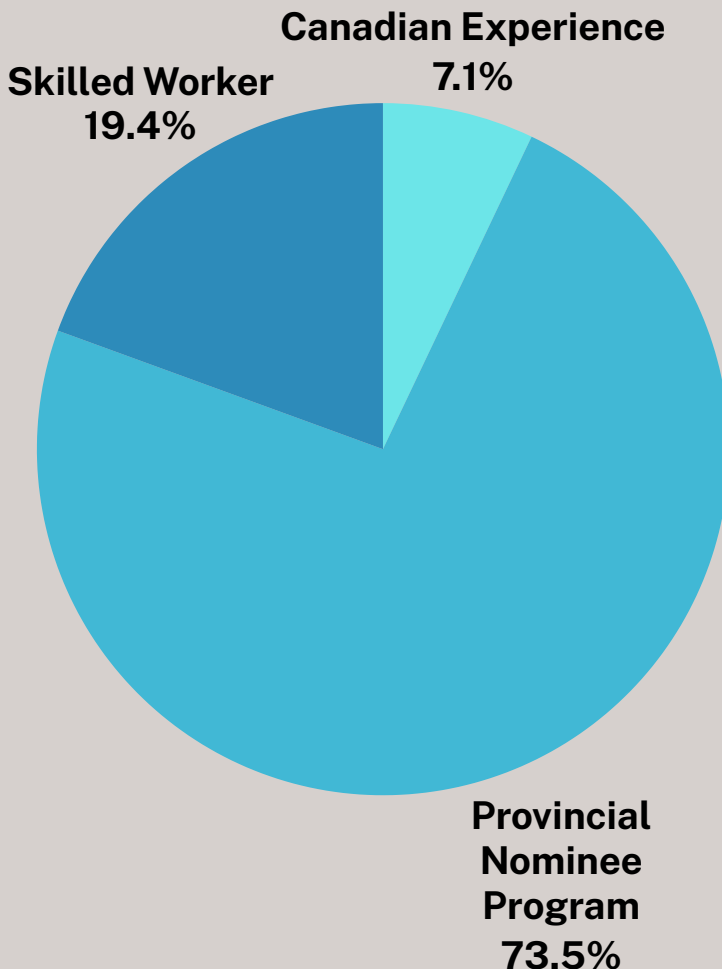

Immigration Categories of Permanent Residents under Express Entry in Manitoba