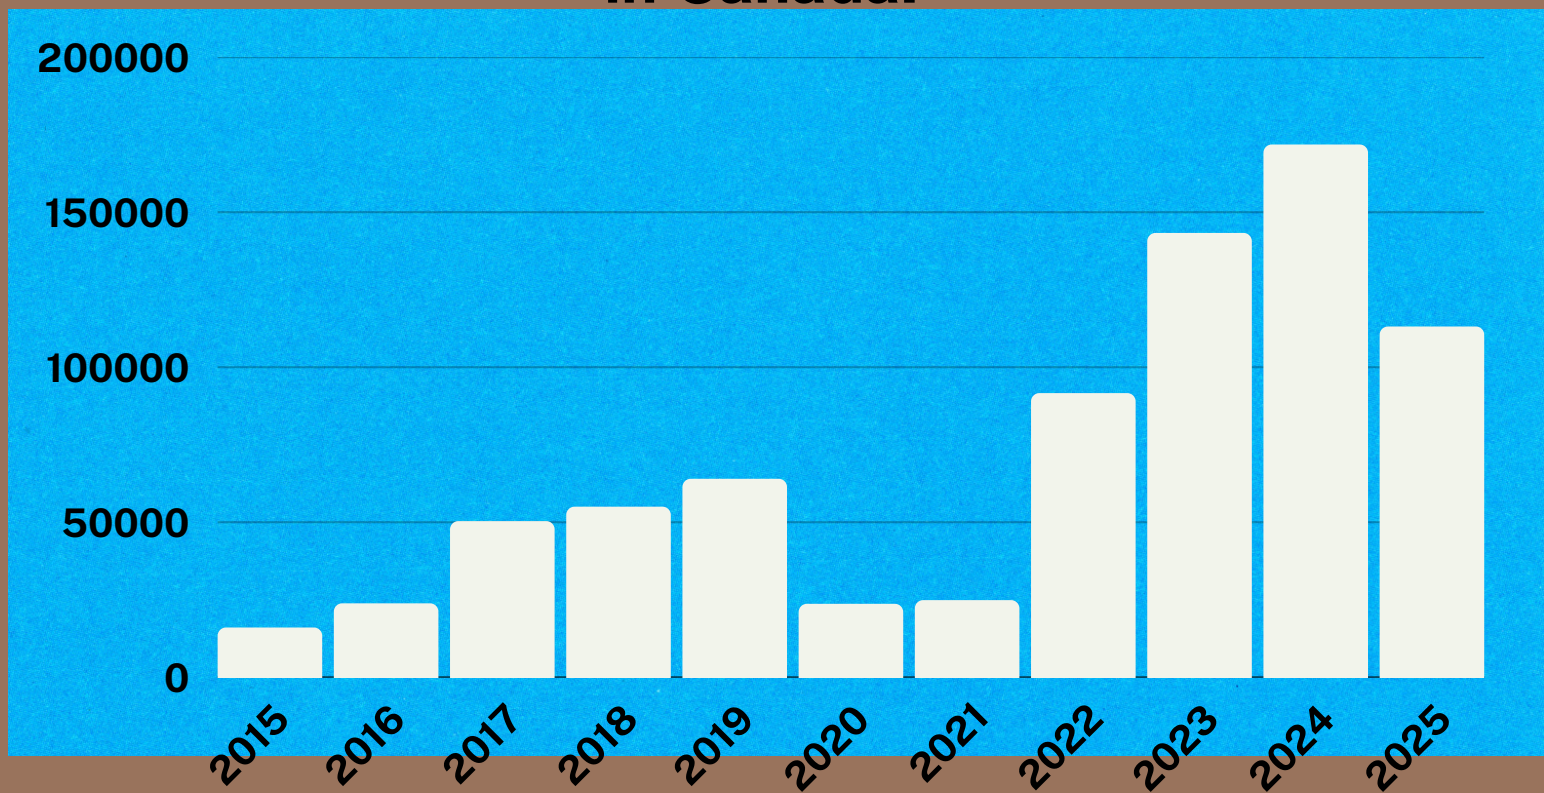

ADMISSION OF PERMANENT RESIDENTS IN MANITOBA 2025

In 2025, Manitoba admitted 18,950 people with Permanent Residence

PERCENTAGE OF ARRIVALS TO MANITOBA FROM 2020-2025

Landings by Community

Gender Ratio (2020-2025)

TOP 5 COUNTRIES

Admissions of Permanent Residents under Express Entry in Manitoba

A total of 4,250 people were admitted to Manitoba as PR under the Express Entry program

- 3,255 (76.5%) people arrived in Winnipeg as PRs under the Express Entry program.
- The Small Centres received a total of 995 (23.5%) PRs under Express Entry.

Age Group of Permanent Residents under Express Entry in Manitoba

Immigration Categories of Permanent Residents under Express Entry in Manitoba

ASYLUM CLAIMANTS

Last year, a total of **113,130** refugees sought asylum in Canada.

The number of refugee claimants fluctuates over the years. Since **2015**, an average of **70,703** refugee claimants enter Canada every year.

WHERE REFUGEES COME FROM TOP 5 COUNTRIES FOR 2025

In 2025, **1,705** refugee claimants arrived in Manitoba through Port of Entry (POE)