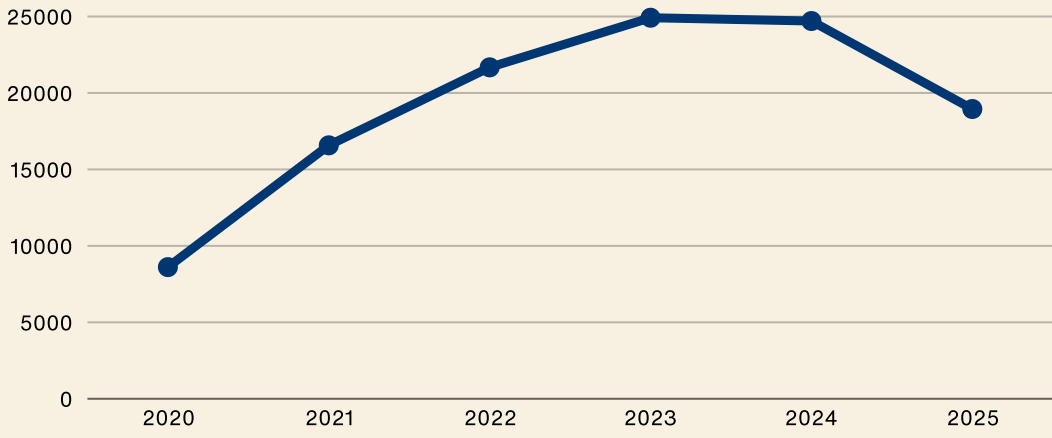

# ADMISSION OF PERMANENT RESIDENTS IN MANITOBA 2025

In 2025, Manitoba admitted 18,950 people with Permanent Residence

## PERCENTAGE OF ARRIVALS TO MANITOBA FROM 2020-2025

Landings by Community

## Gender Ratio (2020-2025)

## AGE GROUP