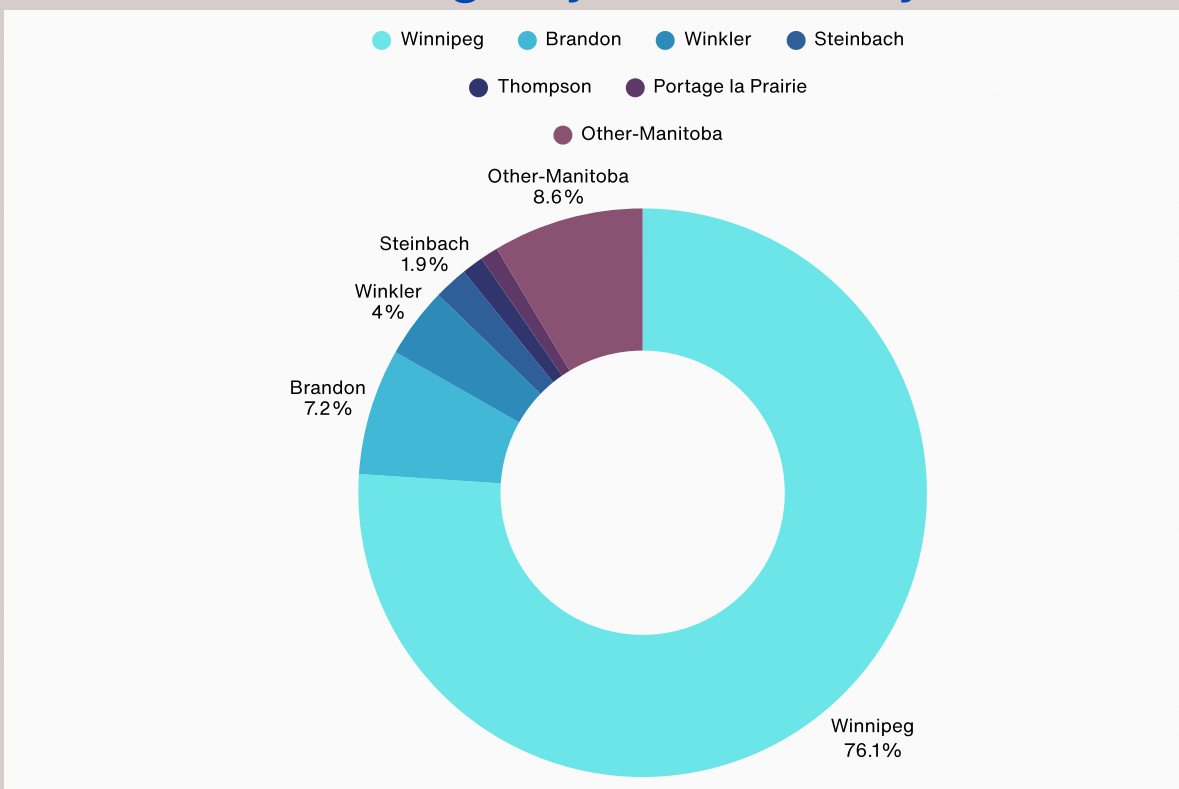

# ADMISSION OF PERMANENT RESIDENTS IN MANITOBA 2025

In 2025, Manitoba admitted 18,950 people with Permanent Residence

## PERCENTAGE OF ARRIVALS TO MANITOBA FROM 2020-2025

Landings by Community