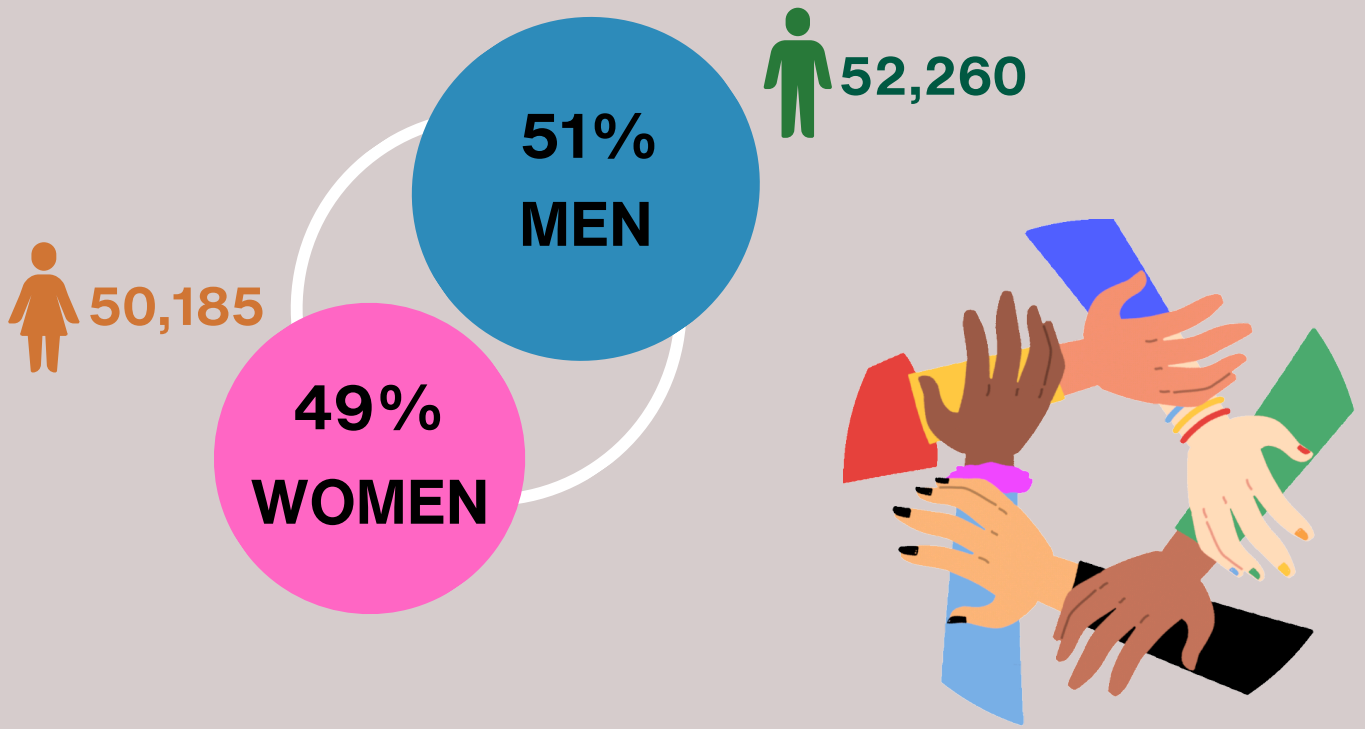

# ADMISSION OF PERMANENT RESIDENTS IN MANITOBA 2025

In 2025, Manitoba admitted 18,950 people with Permanent Residence

## PERCENTAGE OF ARRIVALS TO MANITOBA FROM 2020-2025

Landings by Community

## Gender Ratio (2020-2025)

## AGE GROUP