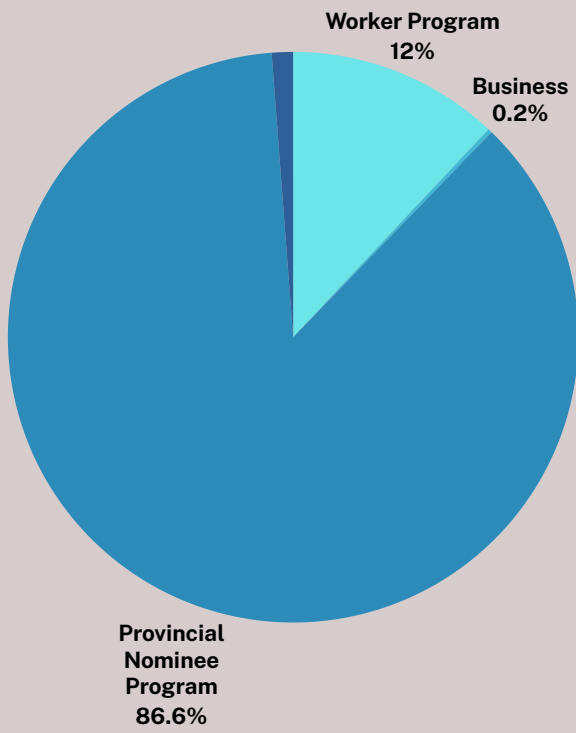

Admission of Permanent Residents by Category in Manitoba

ECONOMIC CLASS

In 2025, out of 18,950 admissions of Permanent Residents, **12,875** individuals (68%) entered Manitoba under the Economic Class.

In 2024, Manitoba issued **24,705** admissions of Permanent Residents. **17,500** individuals (71%) entered Manitoba under the Economic Class.

Comparison of Temporary Resident to Permanent Resident Pathway

2024

2025

In 2024
205 Temporary Residents
became Permanent
Residents in Manitoba

In 2025
155 Temporary Residents
became Permanent Residents
in Manitoba