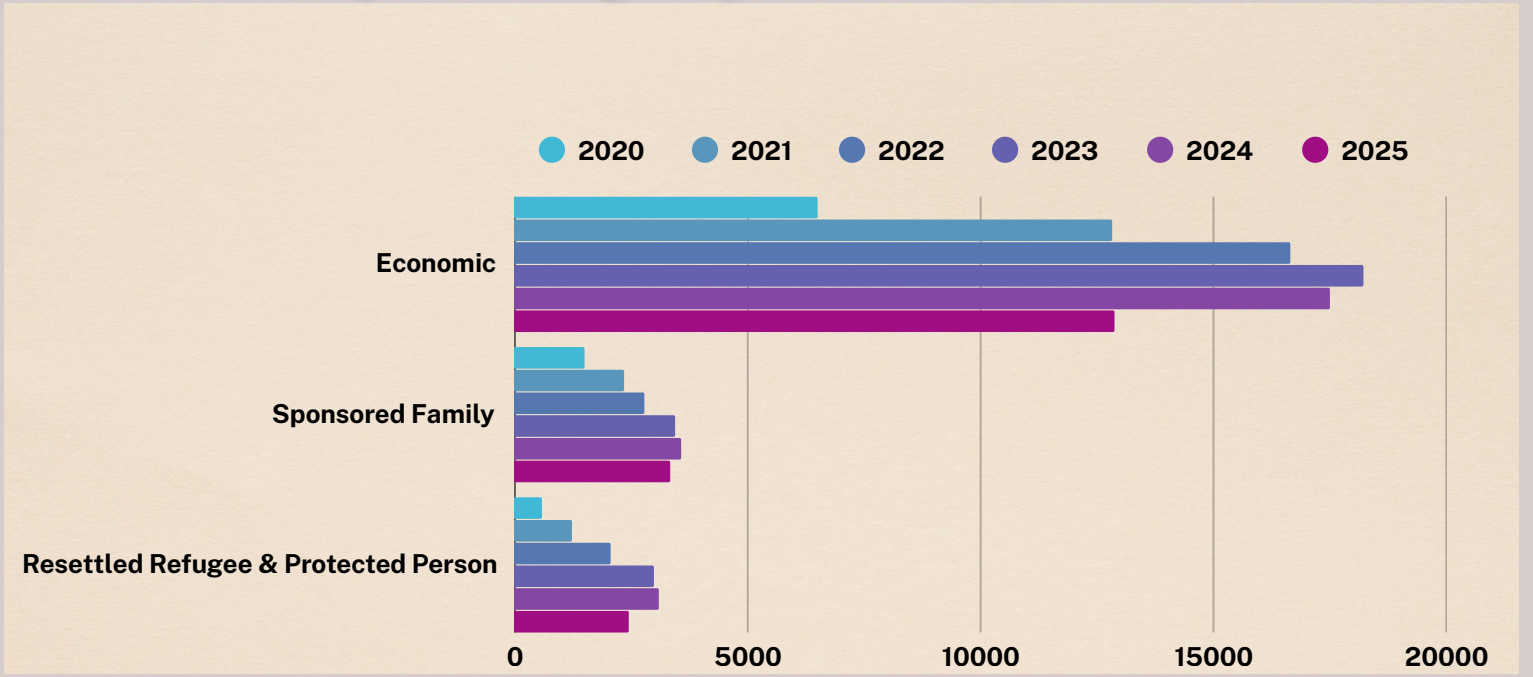

Admission of Permanent Residents by Category in Manitoba

ECONOMIC CLASS

In 2025, out of 18,950 admissions of Permanent Residents, **12,875** individuals (68%) entered Manitoba under the Economic Class.

In 2024, Manitoba issued **24,705** admissions of Permanent Residents. **17,500** individuals (71%) entered Manitoba under the Economic Class.

Comparison of Temporary Resident to Permanent Resident Pathway

2024

2025

In 2024
205 Temporary Residents
became Permanent
Residents in Manitoba

In 2025
155 Temporary Residents
became Permanent Residents
in Manitoba