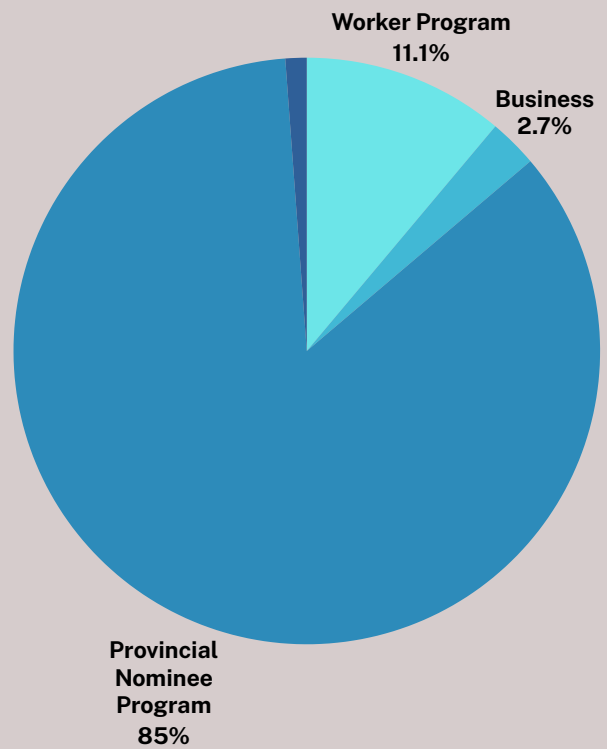

Admission of Permanent Residents by Category in Manitoba

ECONOMIC CLASS

In 2025, out of 18,950 admissions of Permanent Residents, **12,875** individuals (68%) entered Manitoba under the Economic Class.

In 2024, Manitoba issued **24,705** admissions of Permanent Residents. **17,500** individuals (71%) entered Manitoba under the Economic Class.

Comparison of Temporary Resident to Permanent Resident Pathway

2024

2025

In 2024
205 Temporary Residents
became Permanent
Residents in Manitoba

In 2025
155 Temporary Residents
became Permanent Residents
in Manitoba