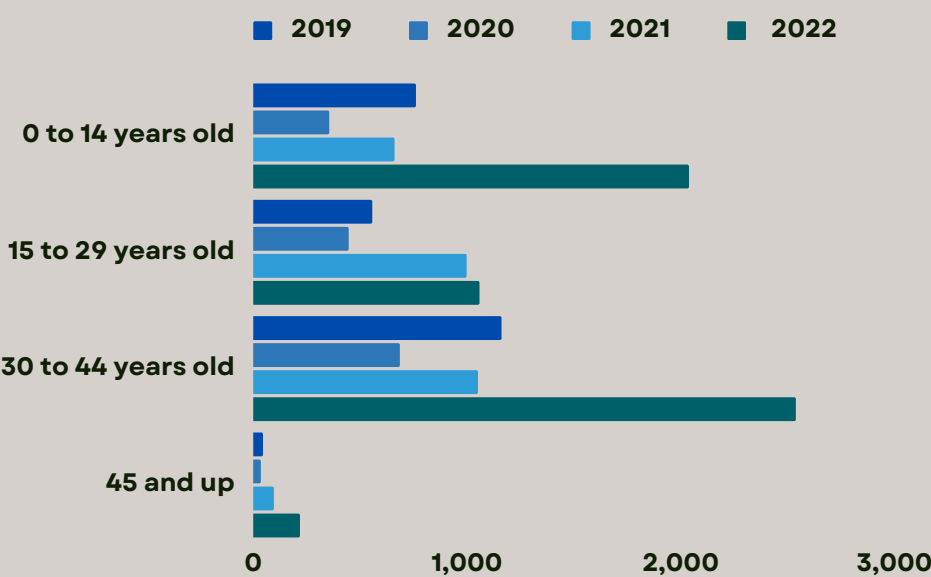

Permanent Residents in Manitoba, Express Entry (2022)

TOP 5 COUNTRIES

Admissions of Permanent Residents under Express Entry in Manitoba

A total of 5,840 people were admitted to Manitoba as PR under the Express Entry program

- 4,245 (73%) people arrived in Winnipeg as PRs under the Express Entry program.
- The Small Centres received a total of 1,595 (27%) PRs under the Express Entry.

Age Group

Gender Ratio

520 Afghan refugees landed in Manitoba

Immigration Categories

In 2022, 4,985 people entered Manitoba through the Manitoba Provincial Nominee Program.

Compared to data from previous years, more people have arrived in Manitoba through the MPNP in 2022.