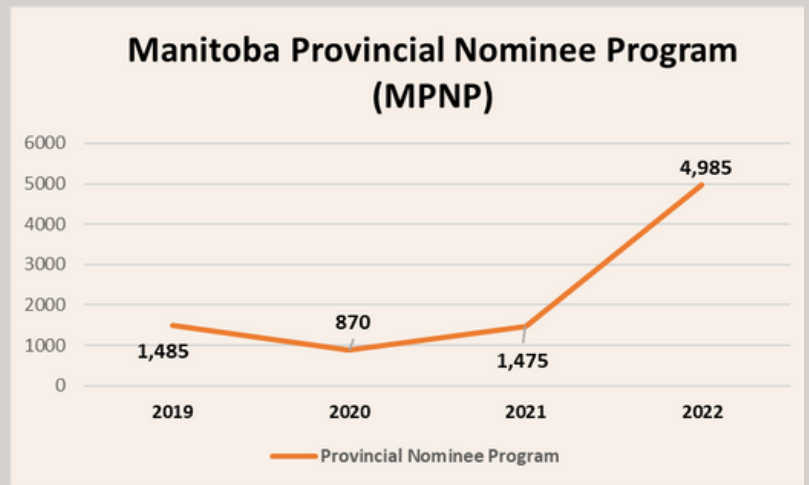

Permanent Residents in Manitoba, Express Entry (2022)

TOP 5 COUNTRIES

Admissions of Permanent Residents under Express Entry in Manitoba

A total of 5,840 people were admitted to Manitoba as PR under the Express Entry program

- 4,245 (73%) people arrived in Winnipeg as PRs under the Express Entry program.
- The Small Centres received a total of 1,595 (27%) PRs under the Express Entry.

Age Group

Gender Ratio

520 Afghan refugees landed in Manitoba

Immigration Categories

In 2022, 4,985 people entered Manitoba through the Manitoba Provincial Nominee Program.

Compared to data from previous years, more people have arrived in Manitoba through the MPNP in 2022.