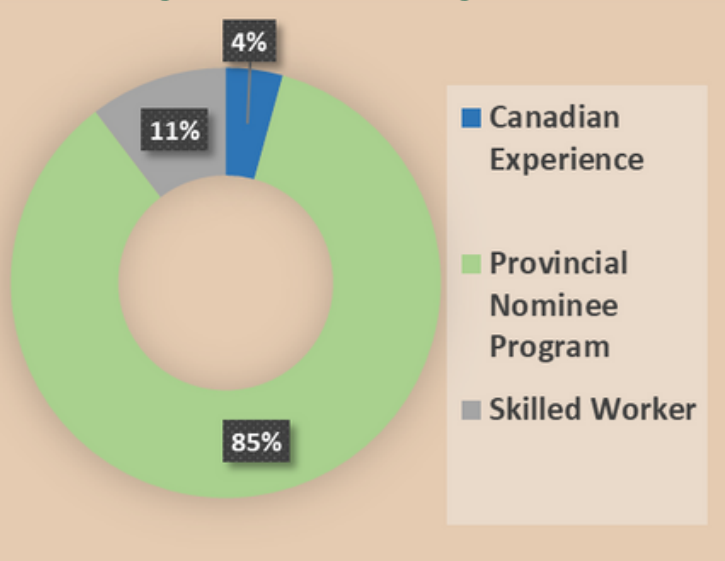

Permanent Residents in Manitoba, Express Entry (2022)

TOP 5 COUNTRIES

Admissions of Permanent Residents under Express Entry in Manitoba

A total of 5,840 people were admitted to Manitoba as PR under the Express Entry program

- 4,245 (73%) people arrived in Winnipeg as PRs under the Express Entry program.
- The Small Centres received a total of 1,595 (27%) PRs under the Express Entry.

Age Group

Gender Ratio

520 Afghan refugees landed in Manitoba

Immigration Categories

In 2022, 4,985 people entered Manitoba through the Manitoba Provincial Nominee Program.

Compared to data from previous years, more people have arrived in Manitoba through the MPNP in 2022.