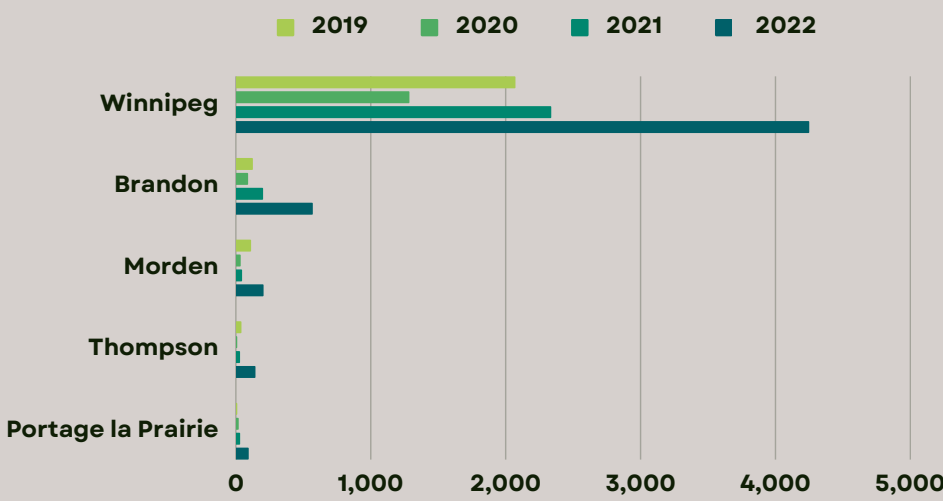

Permanent Residents in Manitoba, Express Entry (2022)

TOP 5 COUNTRIES

Admissions of Permanent Residents under Express Entry in Manitoba

A total of 5,840 people were admitted to Manitoba as PR under the Express Entry program

- 4,245 (73%) people arrived in Winnipeg as PRs under the Express Entry program.
- The Small Centres received a total of 1,595 (27%) PRs under the Express Entry.

Age Group

Gender Ratio

520 Afghan refugees landed in Manitoba

Immigration Categories

In 2022, 4,985 people entered Manitoba through the Manitoba Provincial Nominee Program.

Compared to data from previous years, more people have arrived in Manitoba through the MPNP in 2022.