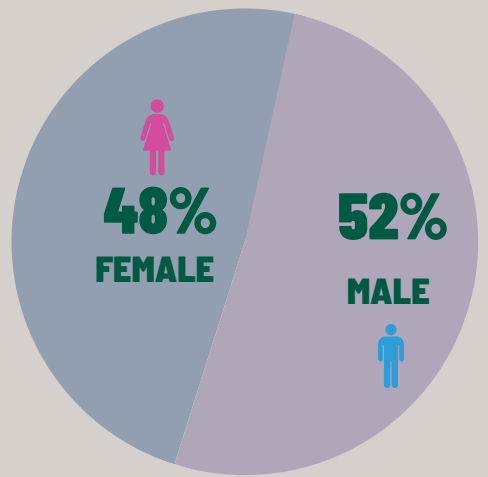

Permanent Residents in Manitoba, Express Entry (2022)

TOP 5 COUNTRIES

Admissions of Permanent Residents under Express Entry in Manitoba

A total of 5,840 people were admitted to Manitoba as PR under the Express Entry program

- 4,245 (73%) people arrived in Winnipeg as PRs under the Express Entry program.
- The Small Centres received a total of 1,595 (27%) PRs under the Express Entry.

Age Group

Gender Ratio

520 Afghan refugees landed in Manitoba

Immigration Categories

In 2022, 4,985 people entered Manitoba through the Manitoba Provincial Nominee Program.

Compared to data from previous years, more people have arrived in Manitoba through the MPNP in 2022.