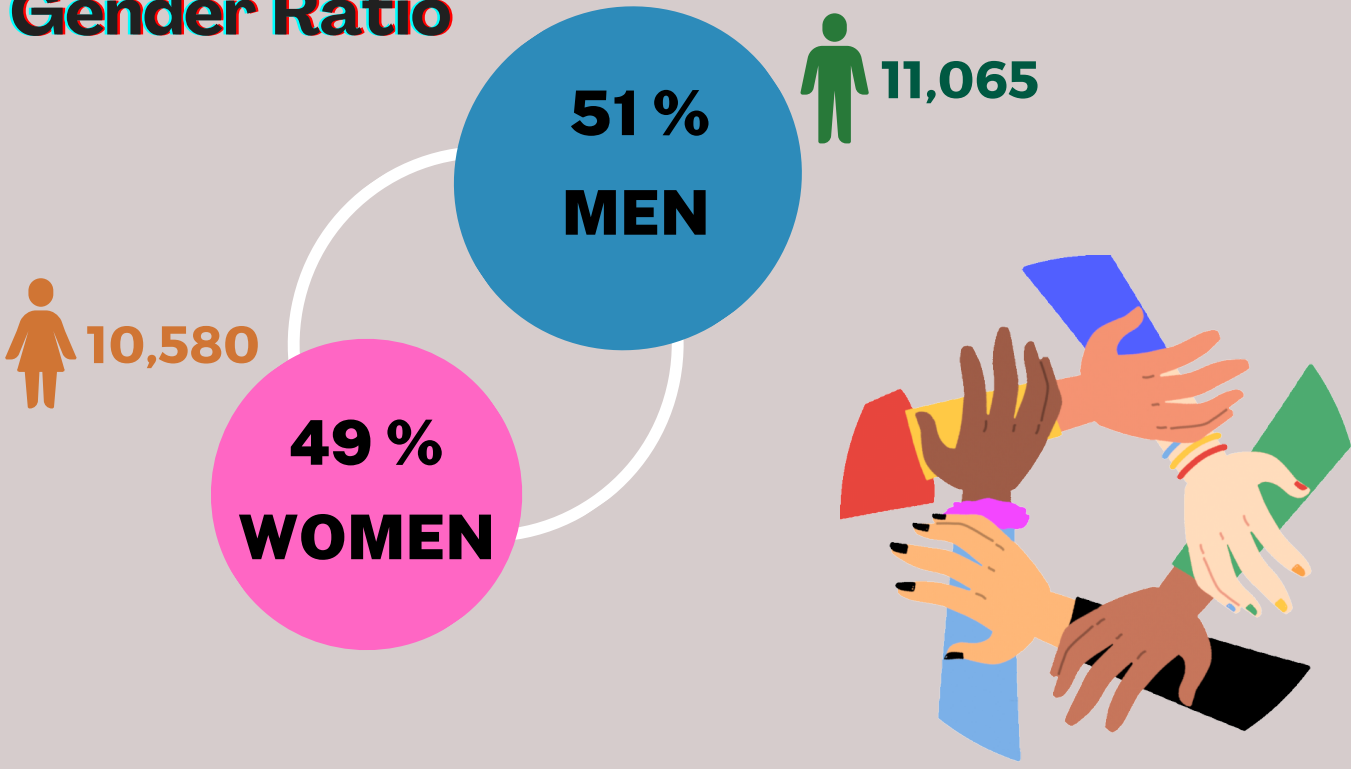

# ADMISSION OF PERMANENT RESIDENTS IN MANITOBA 2022

In 2022, Manitoba admitted **21,645** people with Permanent Residence

## Gender Ratio

## AGE GROUP