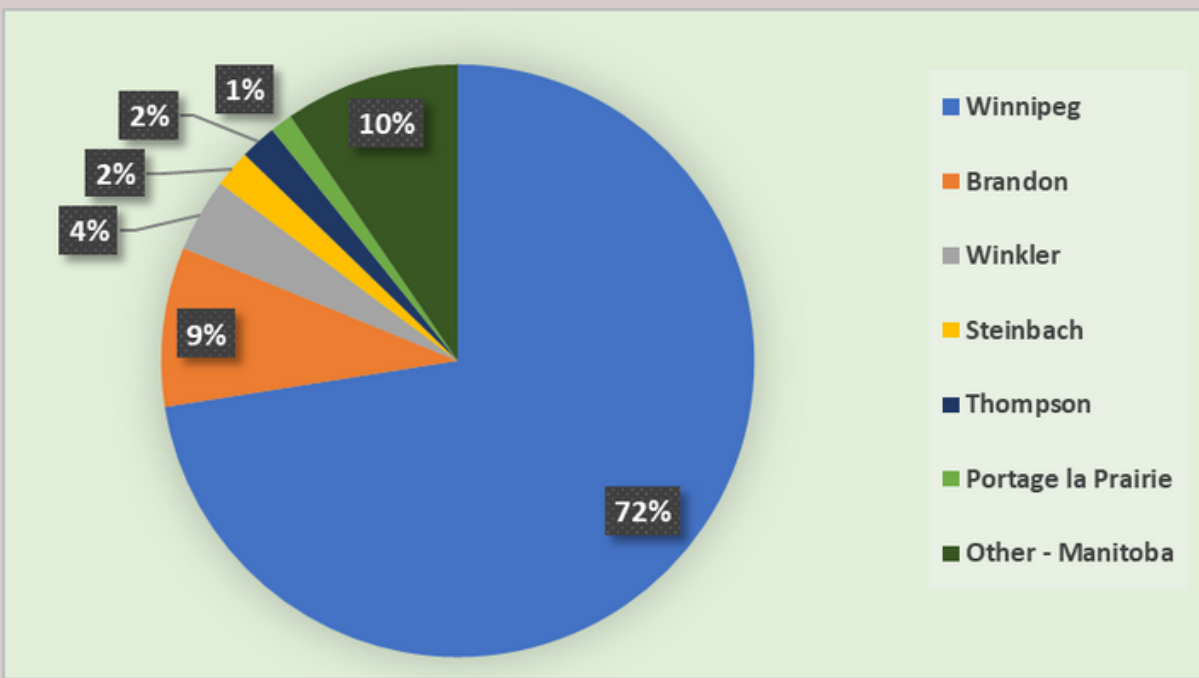

# ADMISSION OF PERMANENT RESIDENTS IN MANITOBA 2022

In 2022, Manitoba admitted **21,645** people with Permanent Residence

## Percentage of arrivals to Manitoba (Landings by Community)

## AGE GROUP