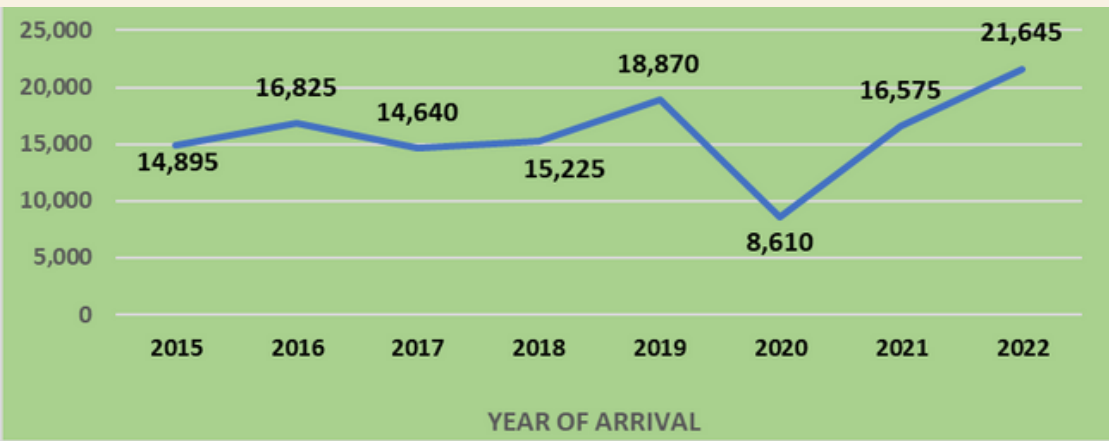

# ADMISSION OF PERMANENT RESIDENTS IN MANITOBA 2022

In 2022, Manitoba admitted **21,645** people with Permanent Residence

## Percentage of arrivals to Manitoba (Landings by Community)

## Gender Ratio